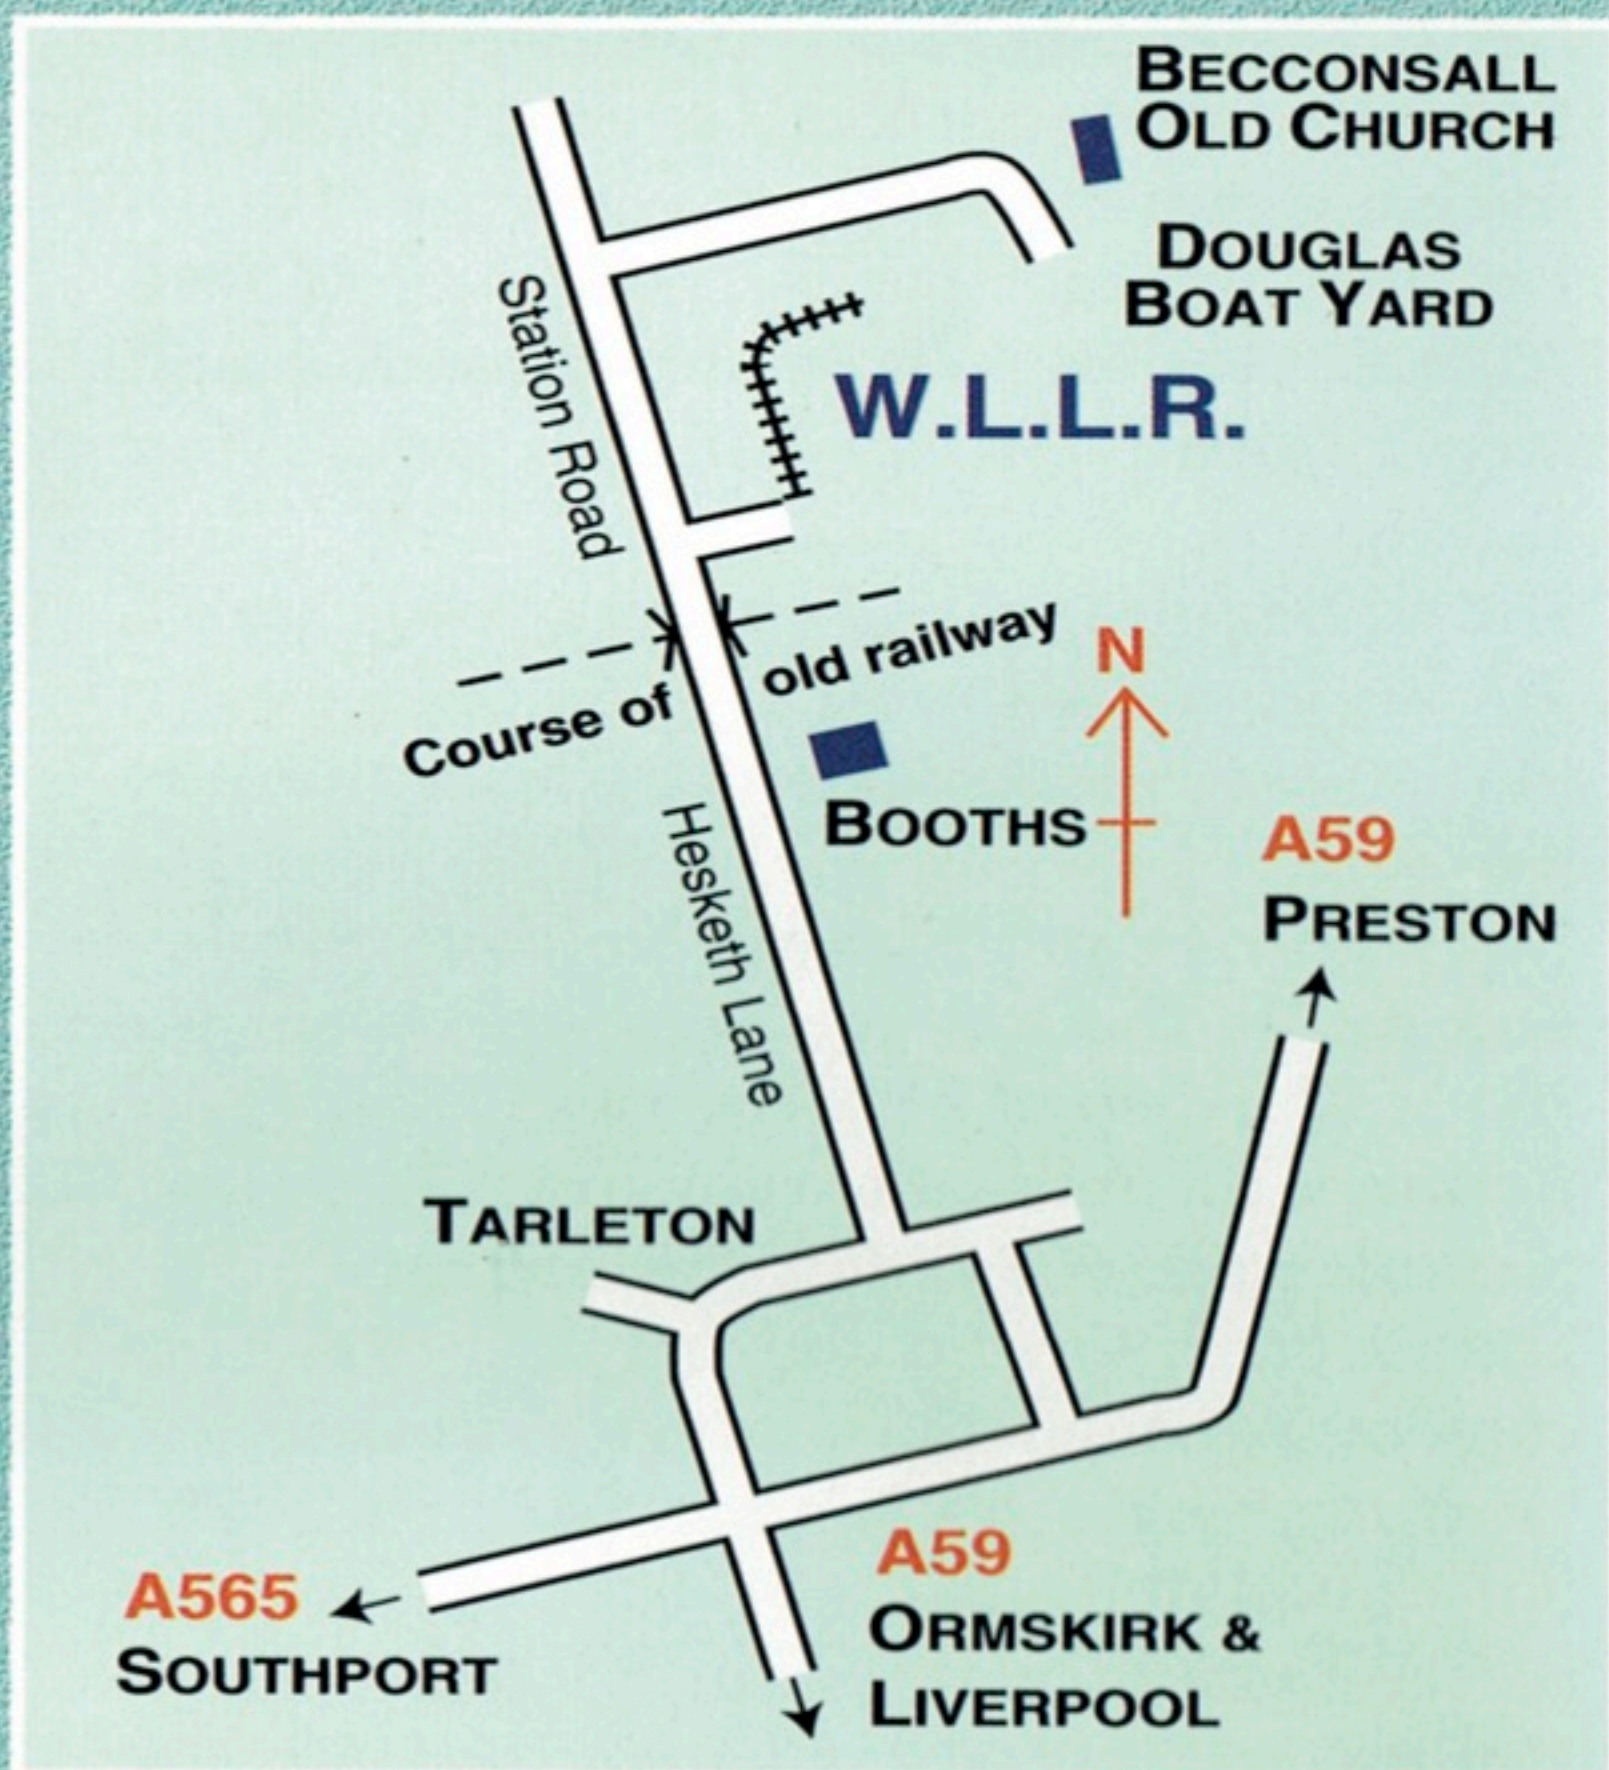

HOW TO FIND US

Free Car Parking is available on site.

SATNAV Reference PR4 6SP

Hesketh Bank is served by Stagecoach Bus Service 2 between Southport & Preston. On Sundays and Bank holidays buses run hourly.