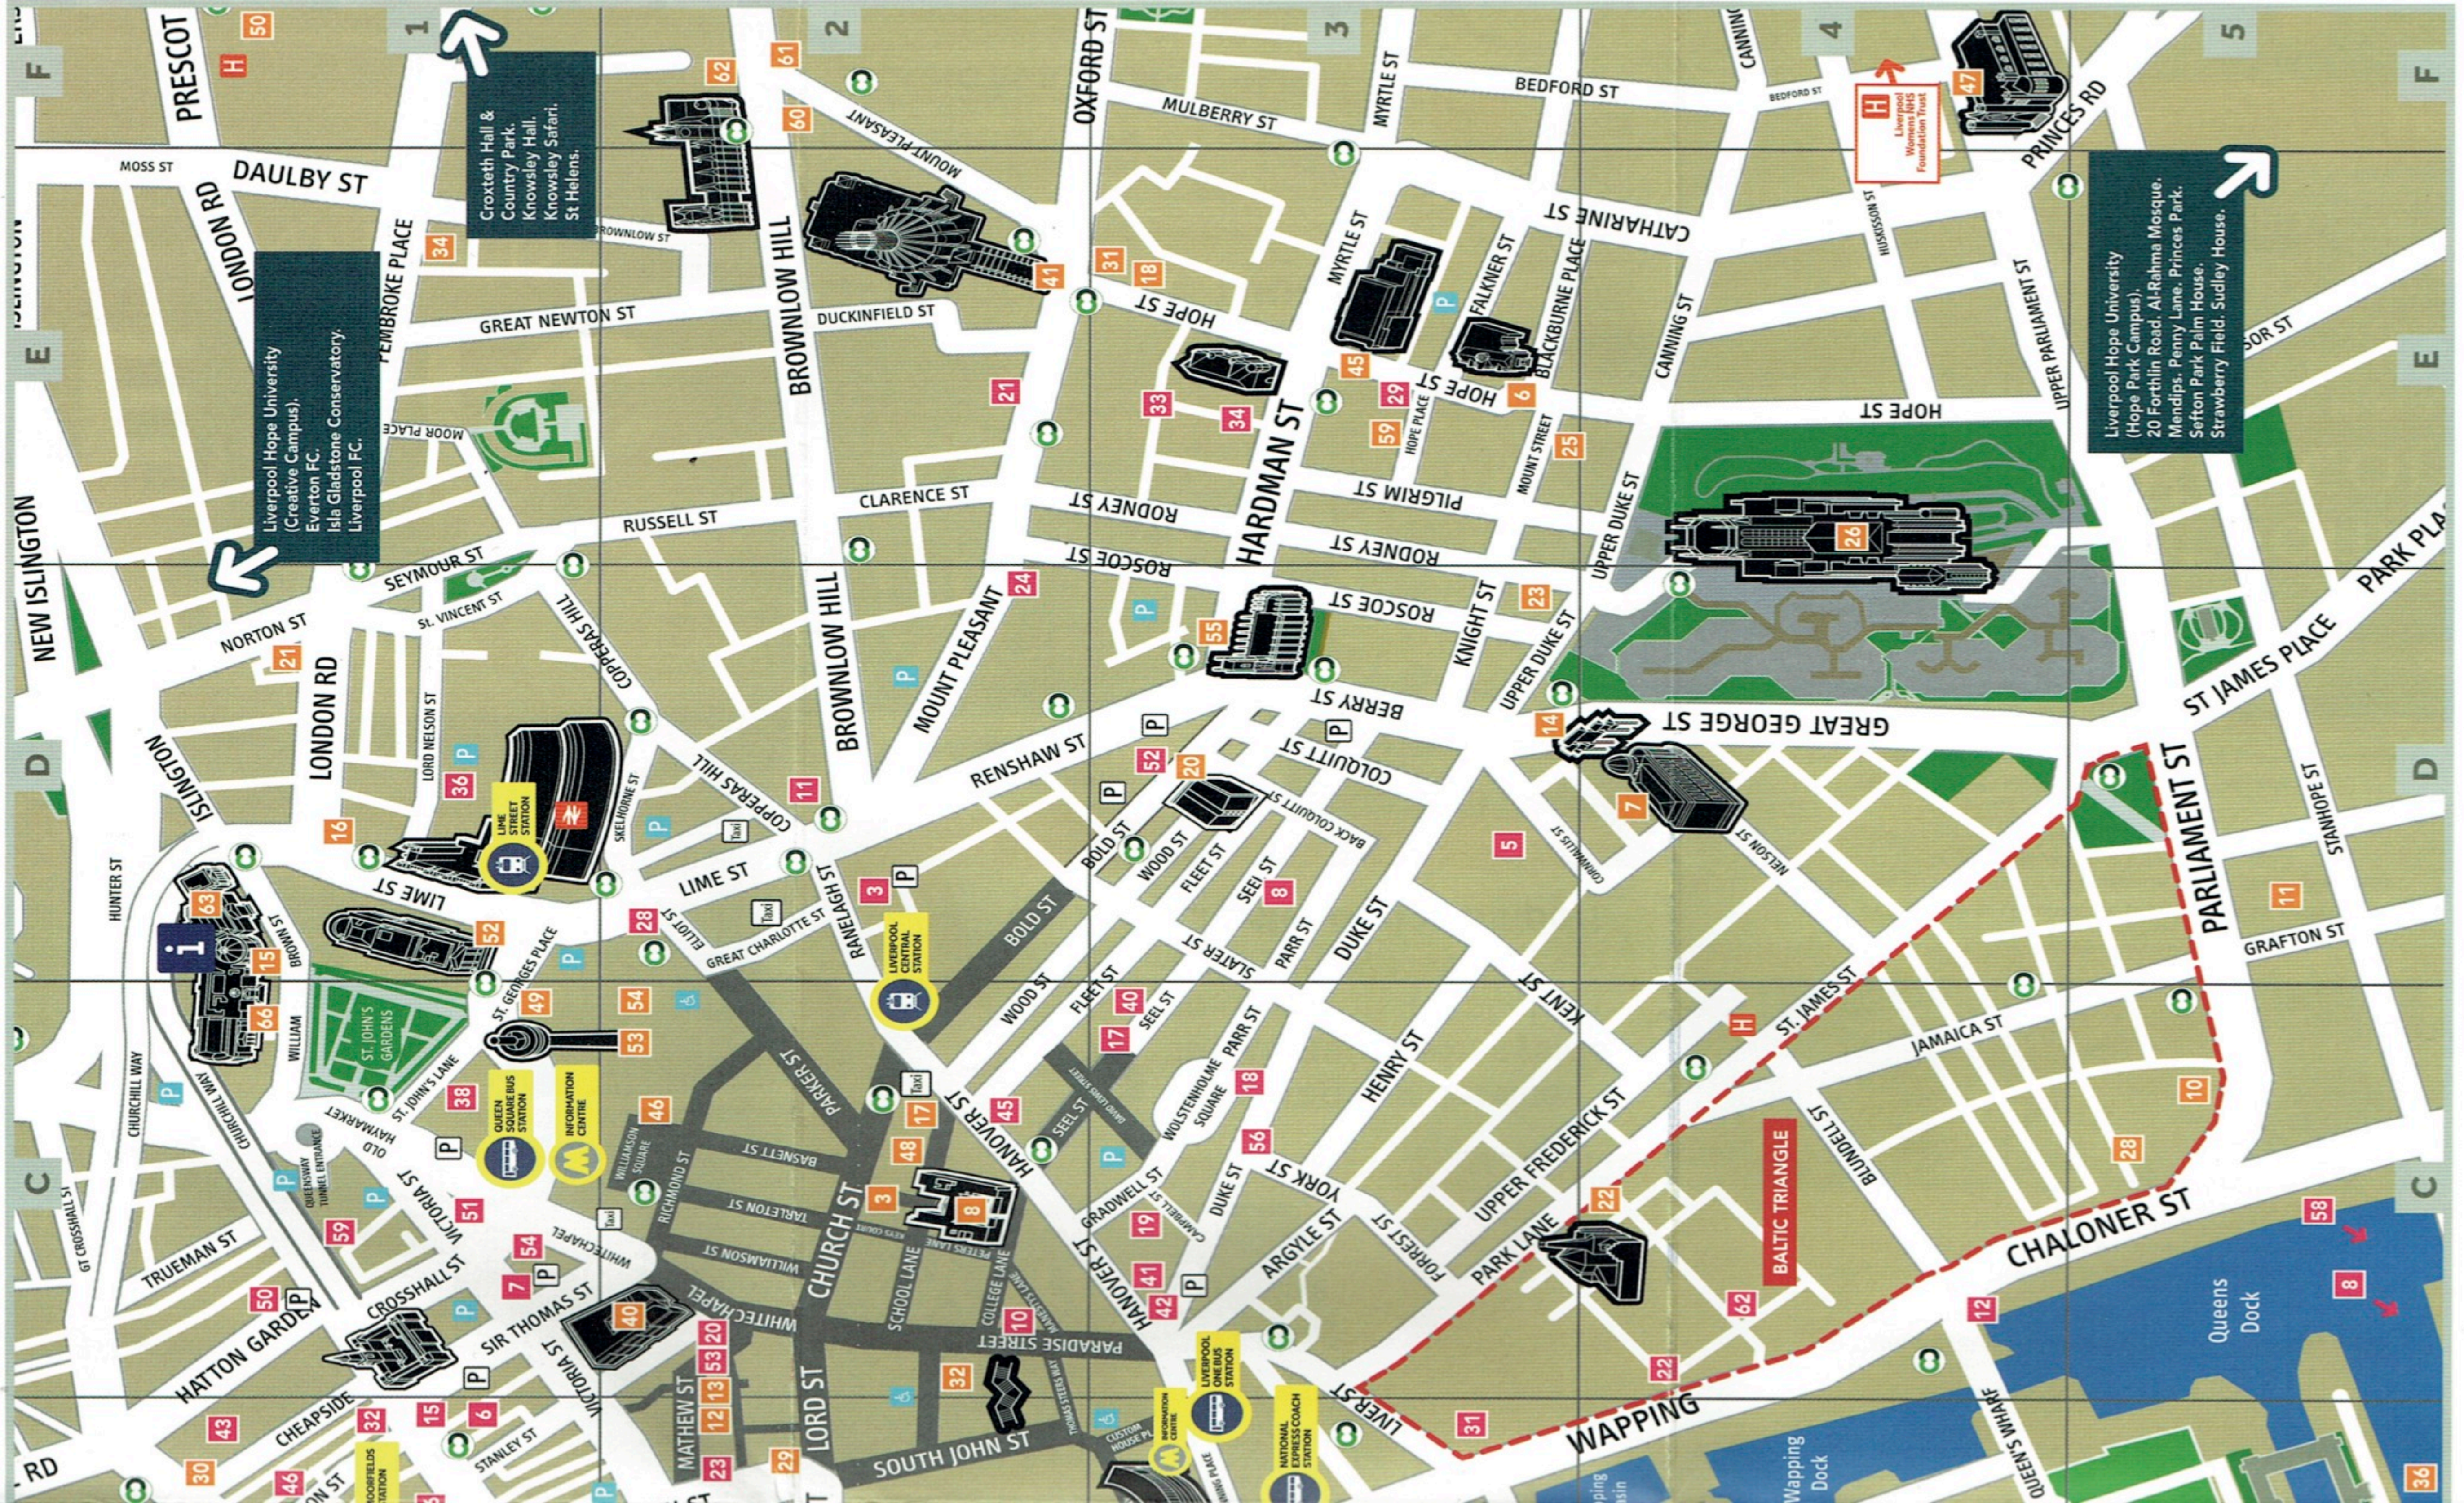

SUNNYSIDE

GUEST HOUSE