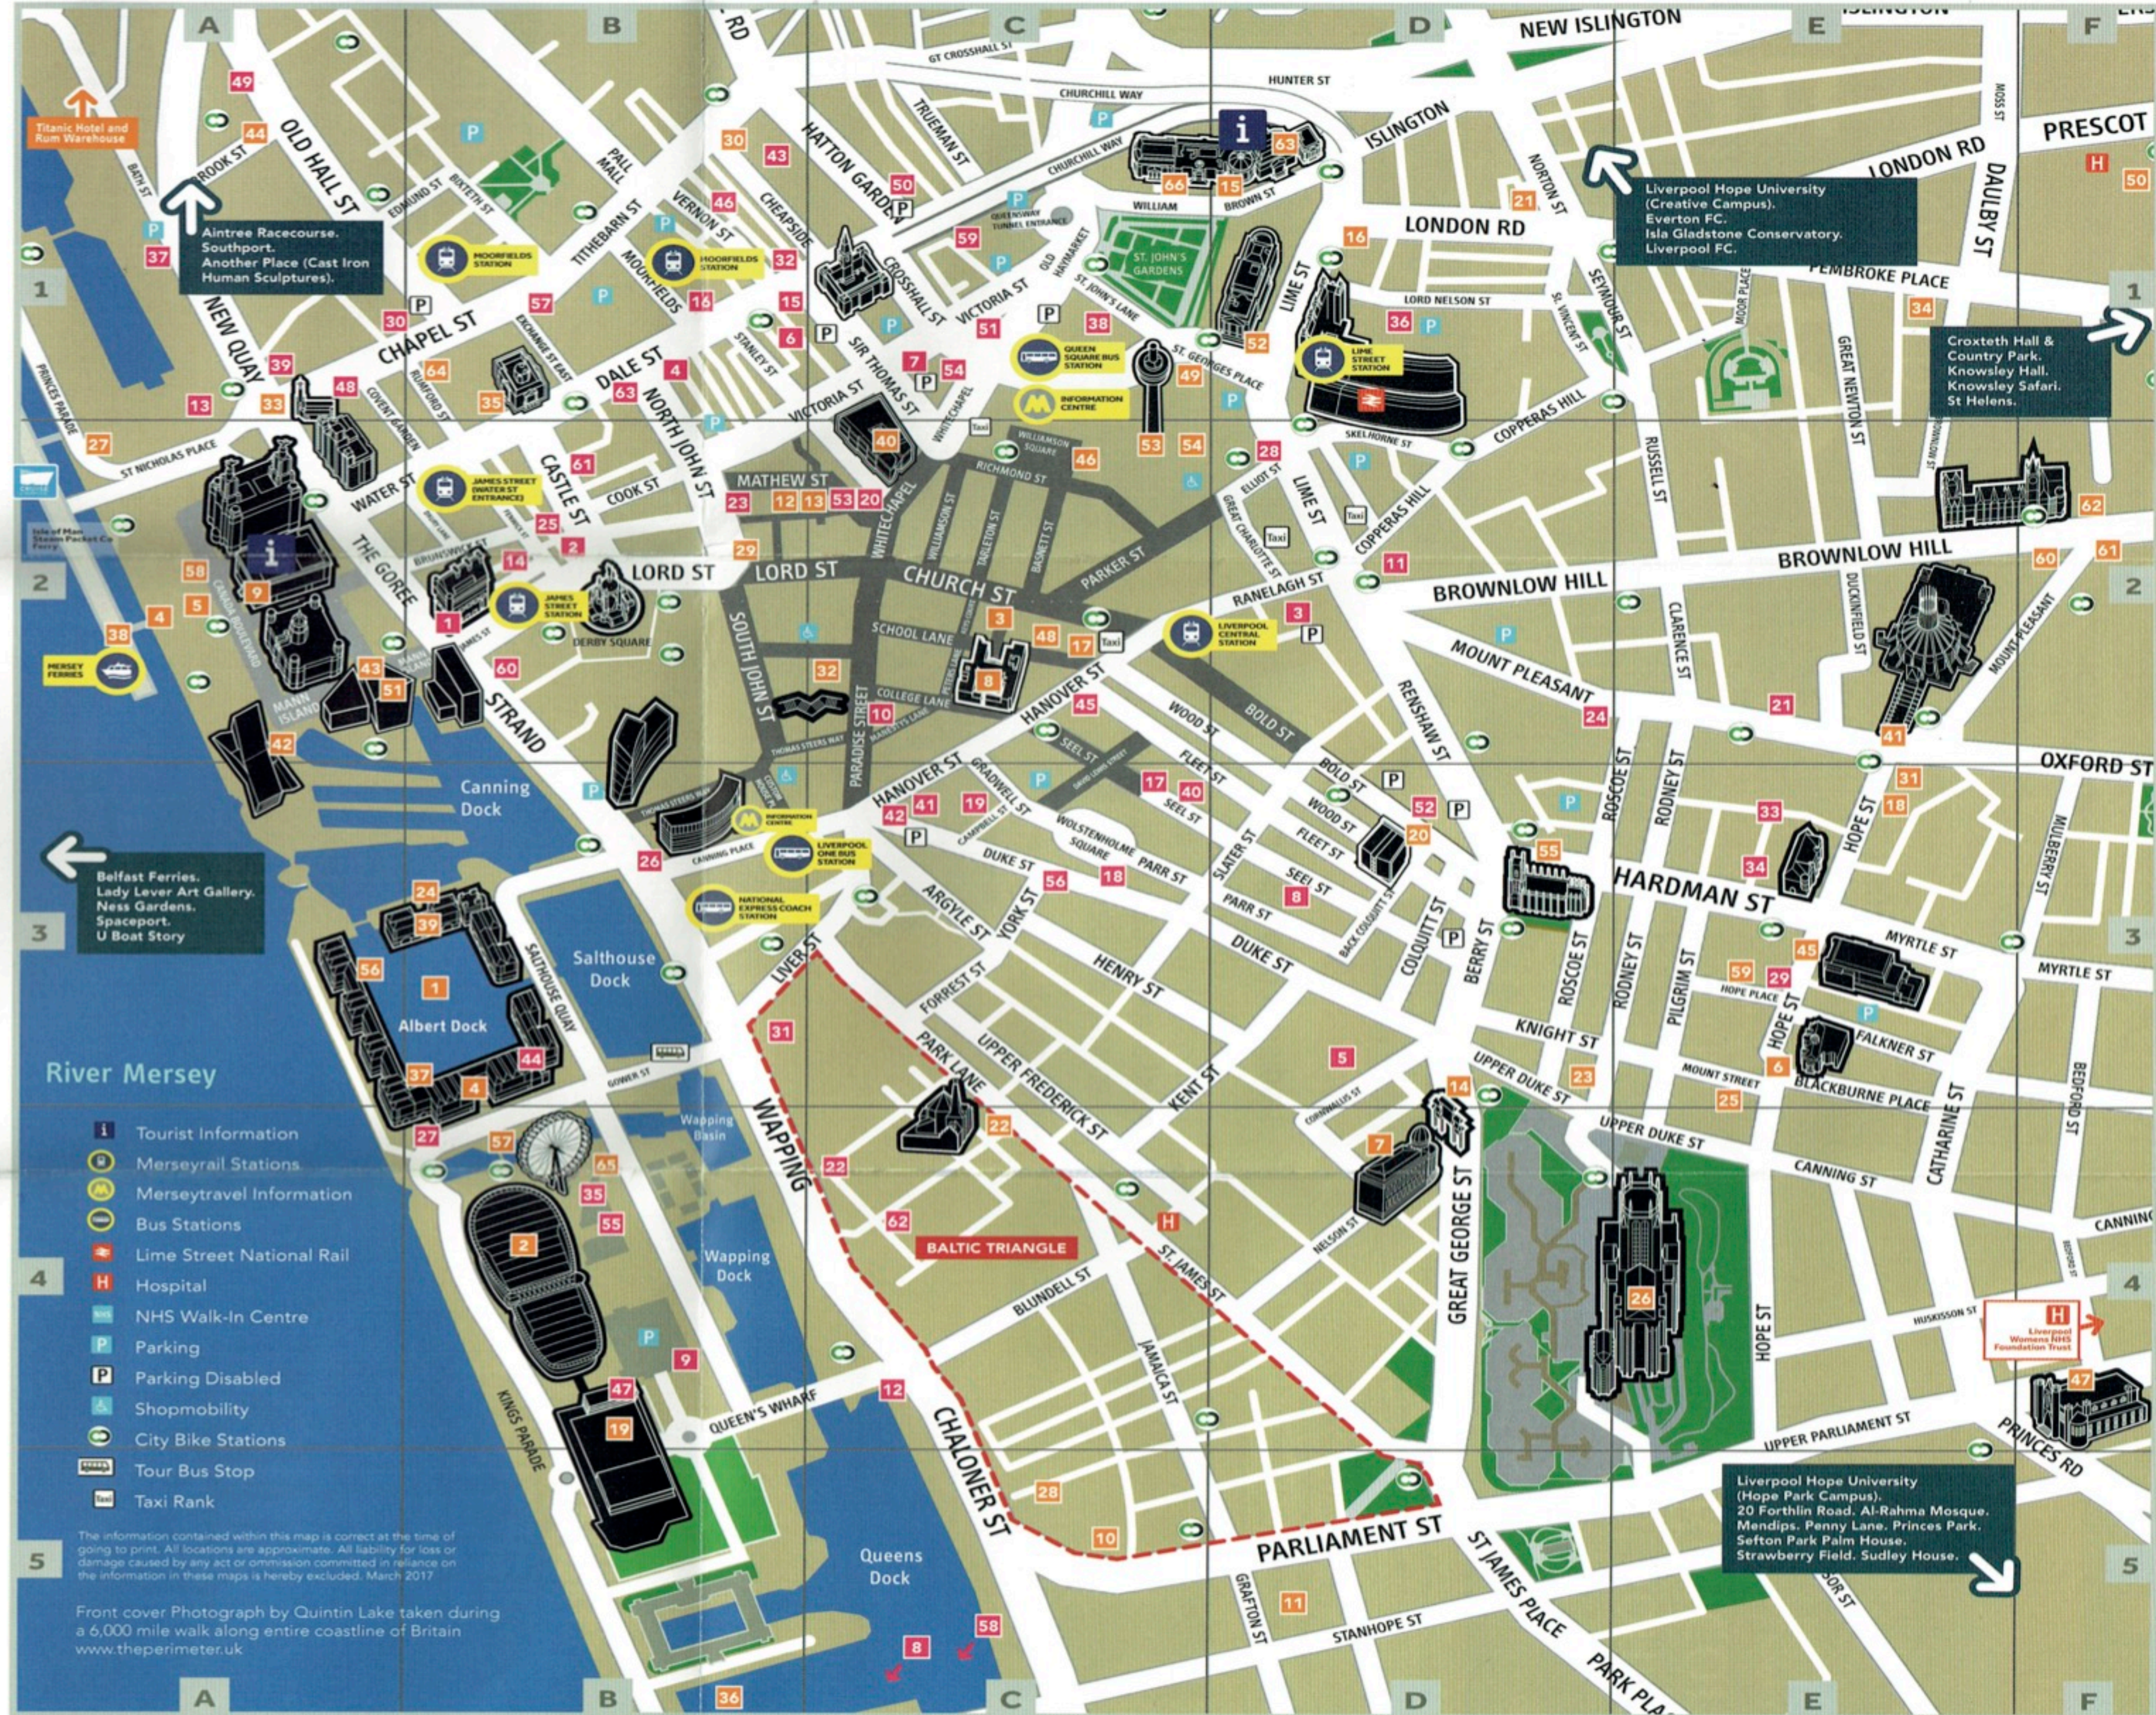

Places of Interest

1	Albert Dock	B3
2	ACC Liverpool	B4
3	Athenaeum	C2
4	The Beatles Story	B3 and A2
5	Beatles Legacy Statue	A2
6	Blackburne House	E3
7	Black-E Community Centre	D4
8	The Bluecoat	C2
9	The British Music Experience	A2
10	Camp & Furnace	C5
11	Cains Brewery Village	D5
12	Cavern Club	B2
13	Cavern Walks	C2
14	Chinese Arch	D3
15	Central Library	D1
16	Empire Theatre	D1
17	Epstein Theatre	C2
18	Everyman Theatre	E3
19	Exhibition Centre Liverpool	B4
20	FACT	D3
21	The Gateway Centre	D1
22	Gustaf Adolf Kyrka (Nordic Church)	C4
23	The Hardmans' House	D3
24	International Slavery Museum	B3
25	LIPA	E3
26	Liverpool Cathedral	E4
27	Liverpool Cruise Terminal	A2
28	Liverpool Cycle Tours	C5
29	Liverpool International Language Academy	B2
30	Liverpool John Moores University	B1
31	Liverpool Medical Institution	E3
32	Liverpool ONE	C2
33	Liverpool Parish Church	A1
34	Liverpool School of Tropical Medicine	E1
35	Liverpool Town Hall	B1
36	Liverpool Wake Park	B5
37	Mattel Play!	B3
38	Mensiey Ferries	A2
39	Mensieside Maritime Museum	B3
40	Metquarter	C2
41	Metropolitan Cathedral	E2
42	Museum of Liverpool	A2
43	Open Eye Gallery	A2
44	Passport Office	A1
45	Philharmonic Hall	E3
46	Playhouse Theatre	C2
47	Princes Road Synagogue	F4
48	Quakers Meeting House/Prayer Room	C2
49	Royal Court Theatre	C1
50	Royal Liverpool University Hospital	F1
51	RIBA North	A2
52	St George's Hall	D1
53	St John's Beacon Viewing Gallery	C2
54	St John's Market	C2
55	St Lukes Church	D3
56	Tate Liverpool	A3
57	The Adventure Dock Co	B4
58	The Three Graces - Royal Liver Building (inc The Venue), Cunard and Port of Liverpool Buildings	A2
59	Unity Theatre	E3
60	University of Liverpool - Foundation Bld	F2
61	University of Liverpool Guild of Students	F2
62	Victoria Gallery and Museum	F2
63	Walker Art Gallery	D1
64	Western Approaches	B1
65	Wheel of Liverpool	B4
66	World Museum	C1